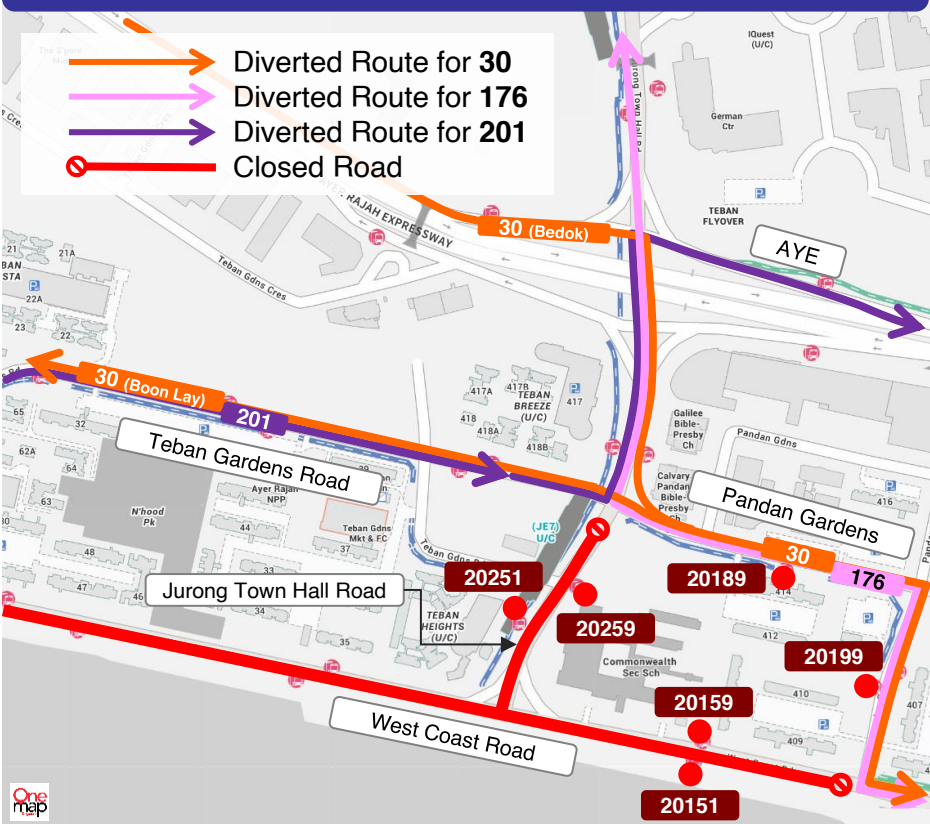

TEMPORARY ROUTE DIVERSION

Temporary Night Closure for Jurong Region Line Works

**30, 78, 143/143M,
176 & 201**

**19 Jun to 30 Sep 2026
11.30pm to 5.30am Daily**

These bus services will skip the following bus stops.

临时路线改道。以下巴士路线将不停靠下列巴士站点。

Lencongan Laluan Sementara. Perkhidmatan bas ini tidak akan berhenti di perhentian bas berikut.

தற்காலிக பாதை மாற்றம். இந்த பேருந்து சேவைகள் பின்வரும் பேருந்து நிறுத்தங்களைத் தவிர்க்கும்.

Scan for digital copy of this poster

<https://go.gov.sg/j109-westcoast>

| Road Name | Bus Stop Description | Bus Stop Code | Bus Services Skipped |
|---------------------|-------------------------|---------------|----------------------------|
| Jurong Town Hall Rd | Bef Teban Gdns Rd | 20251 | 30, 78, 176 |
| | C'wealth Sec Sch | 20259 | 30, 78, 143/143M, 176, 201 |
| Pandan Gdns | Opp Ayer Rajah CC | 20189 | 143M, 201 |
| | Blk 410 | 20199 | |
| Teban Gdns Rd | Bef Blk 39 | 20201 | 143/143M |
| | Bef Jurong Town Hall Rd | 20209 | 143 |
| | Blk 41 | 20211 | 143/143M |
| | Opp Blk 41 | 20219 | 143 |
| | Bef Hasanah Mque | 20231 | 143/143M |
| | Aft Hasanah Mque | 20239 | 143 |
| West Coast Rd | Opp Blk 411 | 20151 | 30, 176 |
| | Blk 411 | 20159 | 30, 143M, 176, 201 |
| | Opp Blks 34/35 | 20161 | 78, 143/143M |
| | Blk 35 | 20169 | |
| | Opp Blk 47 | 20171 | |
| | Aft Teban Gdns Rd | 20179 | |

Diversion Route for 30, 176, 201

Diversion Route for 78, 143/143M

For more information
欲知更多详情:
Untuk keterangan lanjut:
மேல் விவரங்களுக்கு:

SBS Transit Customer Care
1800 287 2727 (7.30am - 8.00pm daily)
SMRT Customer Hotline
1800 336 8900 (7.30am to 8.00pm daily)
Tower Transit Singapore Customer Care
1800 248 0950 (7.30am - 1.00am daily)