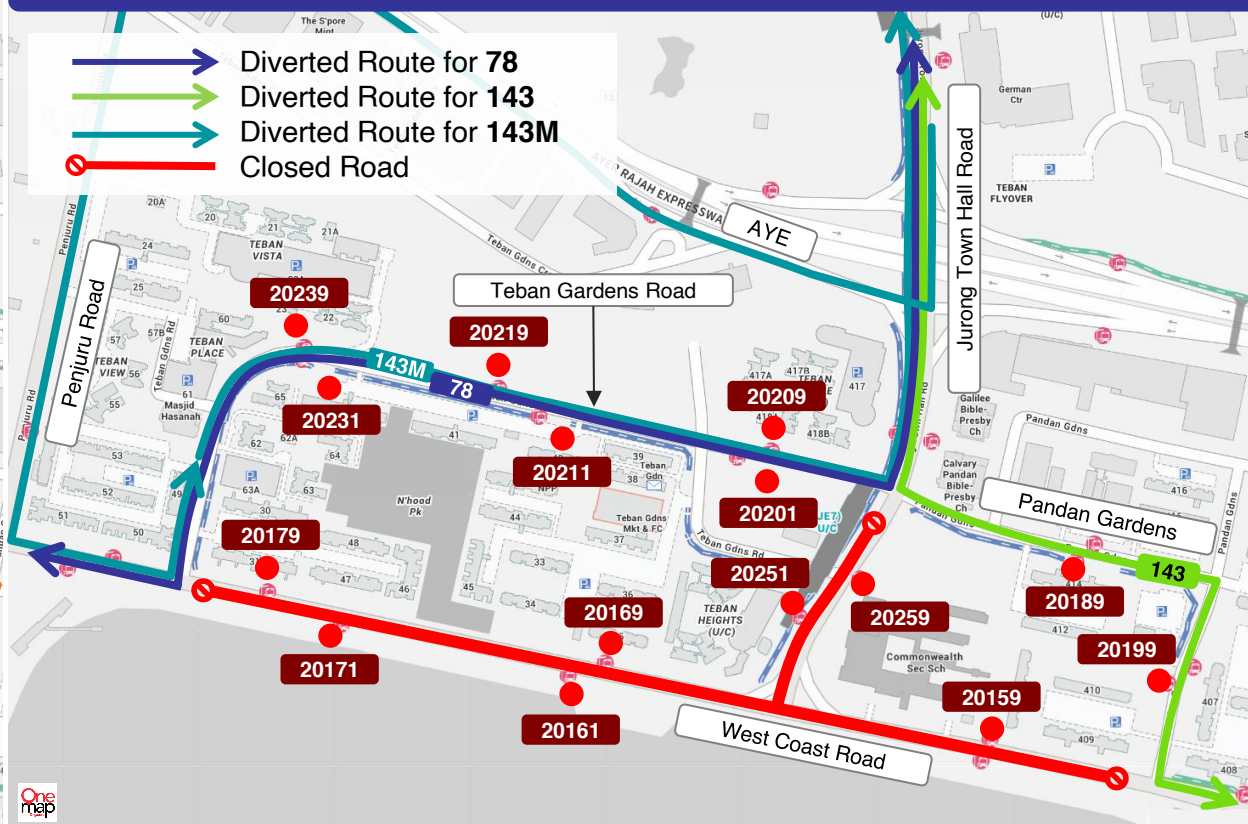

TEMPORARY ROUTE DIVERSION

Temporary Night Closure for Jurong Region Line Works

**30, 78, 143/143M,
176 & 201**

**19 Jun to 30 Sep 2026
11.30pm to 5.30am Daily**

These bus services will skip the following bus stops.

临时路线改道。以下巴士路线将不停靠下列巴士站点。

Lencongan Laluan Sementara. Perkhidmatan bas ini tidak akan berhenti di perhentian bas berikut.

தற்காலிக பாதை மாற்றம். இந்த பேருந்து சேவைகள் பின்வரும் பேருந்து நிறுத்தங்களைத் தவிர்க்கும்.

Scan for digital copy of this poster

<https://go.gov.sg/j109-westcoast>

| Road Name | Bus Stop Description | Bus Stop Code | Bus Services Skipped |
|---------------------|-------------------------|---------------|----------------------------|
| Jurong Town Hall Rd | Bef Teban Gdns Rd | 20251 | 30, 78, 176 |
| | C'wealth Sec Sch | 20259 | 30, 78, 143/143M, 176, 201 |
| Pandan Gdns | Opp Ayer Rajah CC | 20189 | 143M, 201 |
| | Blk 410 | 20199 | |
| Teban Gdns Rd | Bef Blk 39 | 20201 | 143/143M |
| | Bef Jurong Town Hall Rd | 20209 | 143 |
| | Blk 41 | 20211 | 143/143M |
| | Opp Blk 41 | 20219 | 143 |
| | Bef Hasanah Mque | 20231 | 143/143M |
| | Aft Hasanah Mque | 20239 | 143 |
| West Coast Rd | Opp Blk 411 | 20151 | 30, 176 |
| | Blk 411 | 20159 | 30, 143M, 176, 201 |
| | Opp Blks 34/35 | 20161 | 78, 143/143M |
| | Blk 35 | 20169 | |
| | Opp Blk 47 | 20171 | |
| | Aft Teban Gdns Rd | 20179 | |

Diversion Route for 30, 176, 201

Diversion Route for 78, 143/143M

For more information
欲知更多详情:
Untuk keterangan lanjut:
மேல் விவரங்களுக்கு:

SBS Transit Customer Care
1800 287 2727 (7.30am - 8.00pm daily)
SMRT Customer Hotline
1800 336 8900 (7.30am to 8.00pm daily)
Tower Transit Singapore Customer Care
1800 248 0950 (7.30am - 1.00am daily)